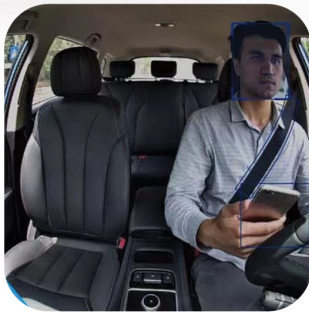

DRIVER SAFETY