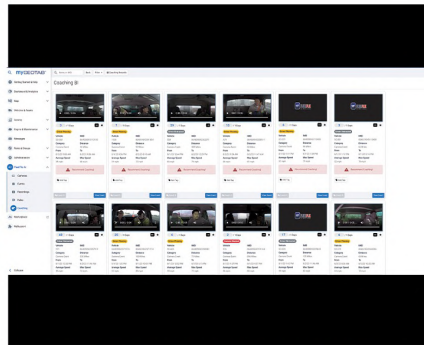

FLEETFLIX™
SEE WHAT'S AHEAD

FLEETFLIX AI+ PRO DASHCAM

NOW ~~\$325~~
\$175*
\$8/mo*
*Excludes T-Mobile Data

Ends June 28 2024

***with 24/mo agreement**
***Service billed annually; while supplies last**

AI DRIVER SAFETY

DRIVER COACHING

AUX CAMERAS

- Dual 1080p cameras (front and rear)
- AI-powered Event Detection
- Forward Collision Warning
- Lane Departure Warning
- Distracted Driving, Phone Usage, and Audio Alerts
- DMS (Driver Monitoring System) safety features
- Real-time Monitoring- Live Streaming
- SD Card storage up to 512GB
- Plug-n-Play Install
- Certified on T-Mobile
- Seamlessly integrated into Geotab