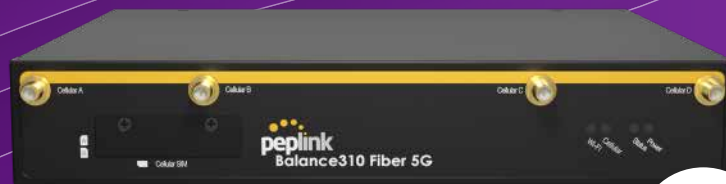

PEPLINK BALANCE 310

5G-Hybrid Enterprise
Branch Connectivity

*Balance Your Fixed Network with
5G Wireless WAN*

DATASHEET

5G

Dual-WAN capability for redundancy | Centralized cloud-based management for easy deployment | Integration into existing networks | Advanced security features

Our Offer

~~MSRP: \$1998~~

\$200*

Cyber Reef Private APN

Optional add-on for enhanced security, content filtering and data management. [Click here to see pricing.](#)

Offer valid with new ATT activation, minimum rate plan of \$60 or higher and Sell-With lead tagged to Converge IoT | **Offer valid through 09/30/2024**