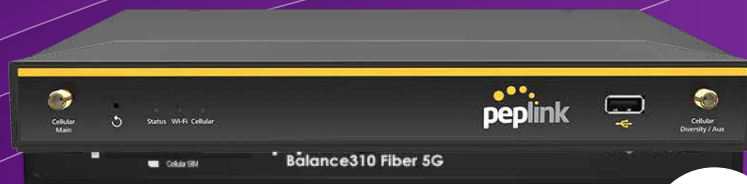

PEPLINK BALANCE 20x

Expandable SD-WAN
branch router

*For small businesses, branches
and retail locations.*

DATASHEET

5G

Dual-WAN capability for reliable connectivity | Centralized cloud-based management for easy deployment | Integration into existing networks | Fast, seamless deployment

Our Offer

~~MSRP: \$549~~

\$200*

Cyber Reef Private APN

Optional add-on for enhanced security, content filtering and data management. [Click here to see pricing.](#)

Offer valid with new ATT activation, minimum rate plan of \$60 or higher and Sell-With lead tagged to Converge IoT | **Offer valid through 09/30/2024**