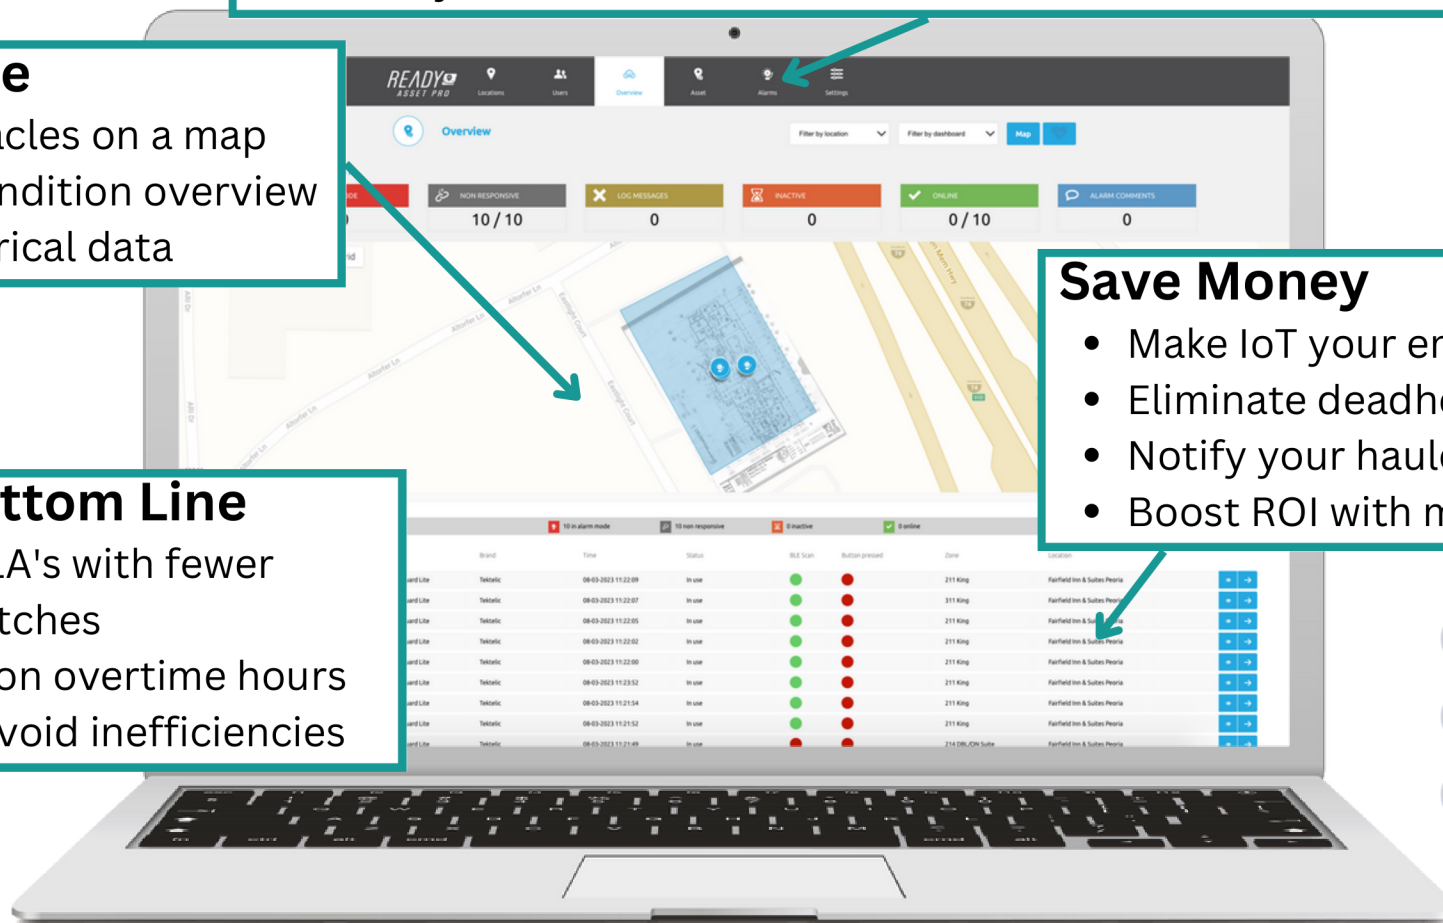

A single pane of glass and automated alerts make trash and bin management a breeze

Alerting and Business Intelligence For The Win

- Insights are only as good as what you can do with them
- Ready Wireless delivers real-time alerts when action is needed

Easy To Use

- All receptacles on a map
- See full condition overview
- View historical data

The Bottom Line

- Hit SLA's with fewer dispatches
- Save on overtime hours and avoid inefficiencies

Save Money

- Make IoT your employee
- Eliminate deadhead runs
- Notify your hauler on-demand
- Boost ROI with more Insights

These features are just the beginning. Contact me to schedule a demo.